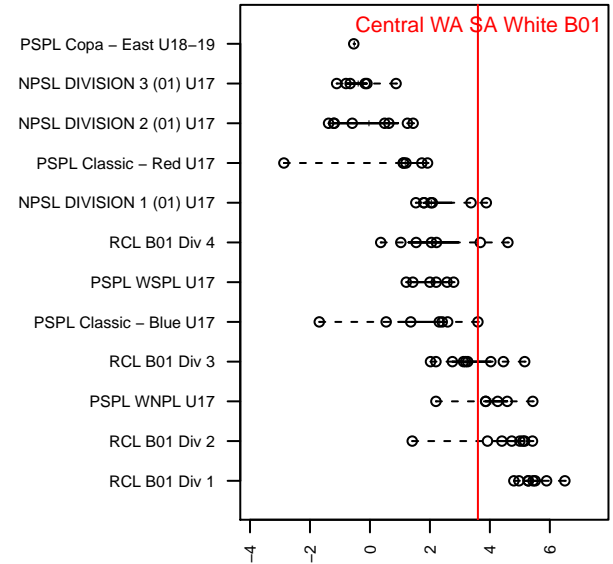

# Central WA SA White B01

Central WA Soccer Academy  
 Yakima, WA  
 B01 total strength=1649  
 attack=16.42 defense=21.95  
 fall league = PSPL Classic – Blue U17  
 notes= Lackey 2017

alt names used:  
 CWSA B01 White  
 CENTRAL WA SOUNDERS/CWS B01 WHITE

Venues played:  
 2017 PSPL Classic – Blue U17  
 2017 WA Cup Silver U17

**Central WA SA White B01**  
 Dots are actual minus expected GF (blue circles) and GA (red triangles).  
 Blue line is smoothed change in attack strength. Red is smoothed change in defense strength.

**attack and defense variance (black dot)  
relative to other teams  
and top 10 in region**

**attack and defense rating  
relative to others at age  
and all opponents in last 13 months**

**Performance relative to 13 month average**