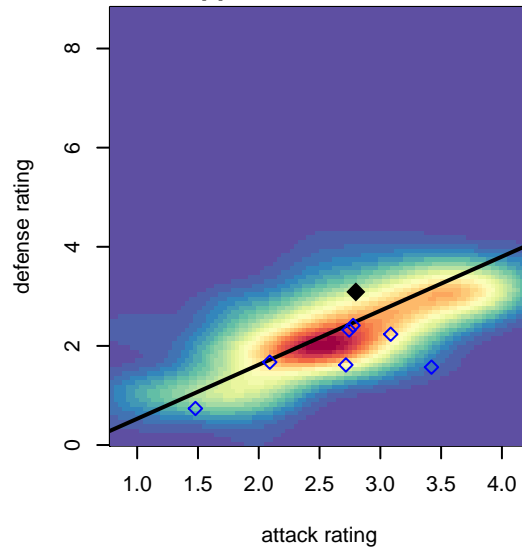

# Central WA SA White B01

Central WA Soccer Academy  
 Yakima, WA  
 B01 total strength=1649  
 attack=16.42 defense=21.95  
 fall league = PSPL Classic – Blue U17  
 notes= Lackey 2017

alt names used:  
 CWSA B01 White  
 CENTRAL WA SOUNDERS/CWS B01 WHITE

Venues played:  
 2017 PSPL Classic – Blue U17  
 2017 WA Cup Silver U17

**Central WA SA White B01**  
 Dots are actual minus expected GF (blue circles) and GA (red triangles).  
 Blue line is smoothed change in attack strength. Red is smoothed change in defense strength.

**attack and defense variance (black dot)  
relative to other teams  
and top 10 in region**

**attack and defense rating  
relative to others at age  
and all opponents in last 13 months**

**Performance relative to 13 month average**