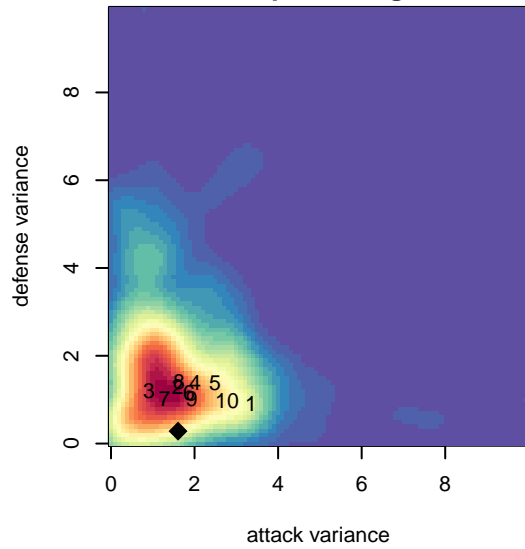

# Central WA SA White B01

Central WA Soccer Academy  
 Yakima, WA  
 B01 total strength=1649  
 attack=16.42 defense=21.95  
 fall league = PSPL Classic – Blue U17  
 notes= Lackey 2017

alt names used:  
 CWSA B01 White  
 CENTRAL WA SOUNDERS/CWS B01 WHITE

Venues played:  
 2017 PSPL Classic – Blue U17  
 2017 WA Cup Silver U17

**Central WA SA White B01**  
 Dots are actual minus expected GF (blue circles) and GA (red triangles).  
 Blue line is smoothed change in attack strength. Red is smoothed change in defense strength.

**attack and defense variance (black dot)  
relative to other teams  
and top 10 in region**

**attack and defense rating  
relative to others at age  
and all opponents in last 13 months**

**Performance relative to 13 month average**